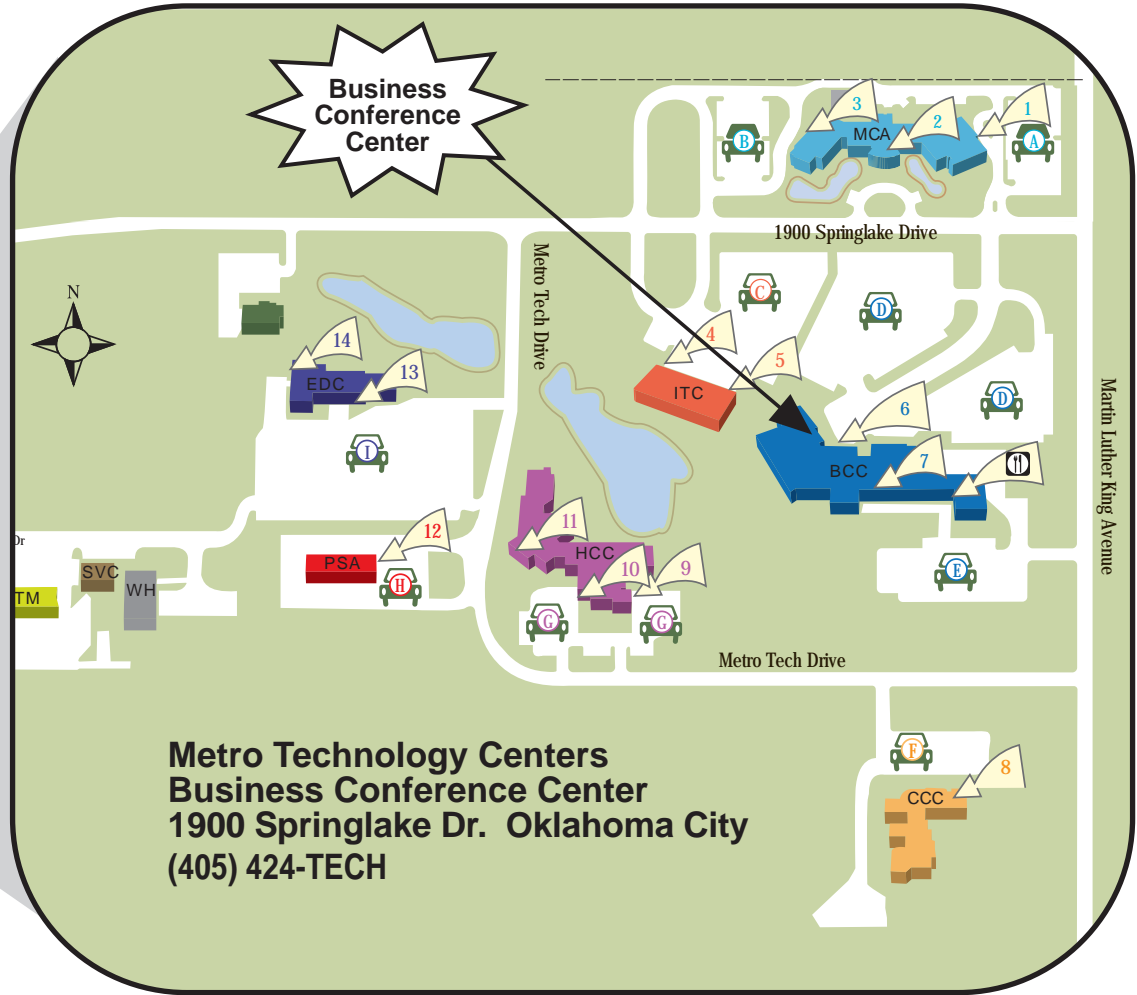

**From the West**

Take I-40 east to I-35 north. Take I-35 north to N.E. 36th St. Go West (left) on 36th to M.L. King. Go north (right) on M.L. King to Springlake Dr.

The Metro Tech Economic Development Center is located just west of the intersection of Martin Luther King Ave. and Springlake Dr. between N.E. 36th and N.E. 50th just south of the Oklahoma City Zoo and Science Museum Oklahoma. Take Martin Luther King to Springlake Drive. Go west on Springlake Drive to Metro Tech Drive. Turn south on Metro Tech Drive and then turn into the first parking lot on the right, lot I. The EDC building is the one with the green Metro Tech awning.

**Metro Technology Centers**  
Preparing for Life

**From the North**

Take I-35 south to N.E. 36th St. Go west (right) on 36th to M.L. King. Go north (right) on M.L. King to Springlake Dr.

**From the South**

Take I-35 north to N.E. 36th St. Go West (left) on 36th to M.L. King. Go north (right) on M.L. King to Springlake Dr.

**From the East**

Take I-40 west to I-35 north. Take I-35 north to N.E. 36th St. Go West (left) on 36th to M.L. King. Go north (right) on M.L. King to Springlake Dr.

**From the West**

Take I-40 east to I-35 north. Take I-35 north to N.E. 36th St. Go West (left) on 36th to M.L. King. Go north (right) on M.L. King to Springlake Dr.

The Metro Tech Business Conference Center is located just west of the intersection of Martin Luther King Ave. and Springlake Dr. between N.E. 36th and N.E. 50th just south of the Oklahoma City Zoo and Science Museum Oklahoma. Take Martin Luther King to Springlake Drive. Turn west on Springlake Drive and turn south (left) and park in lot D.