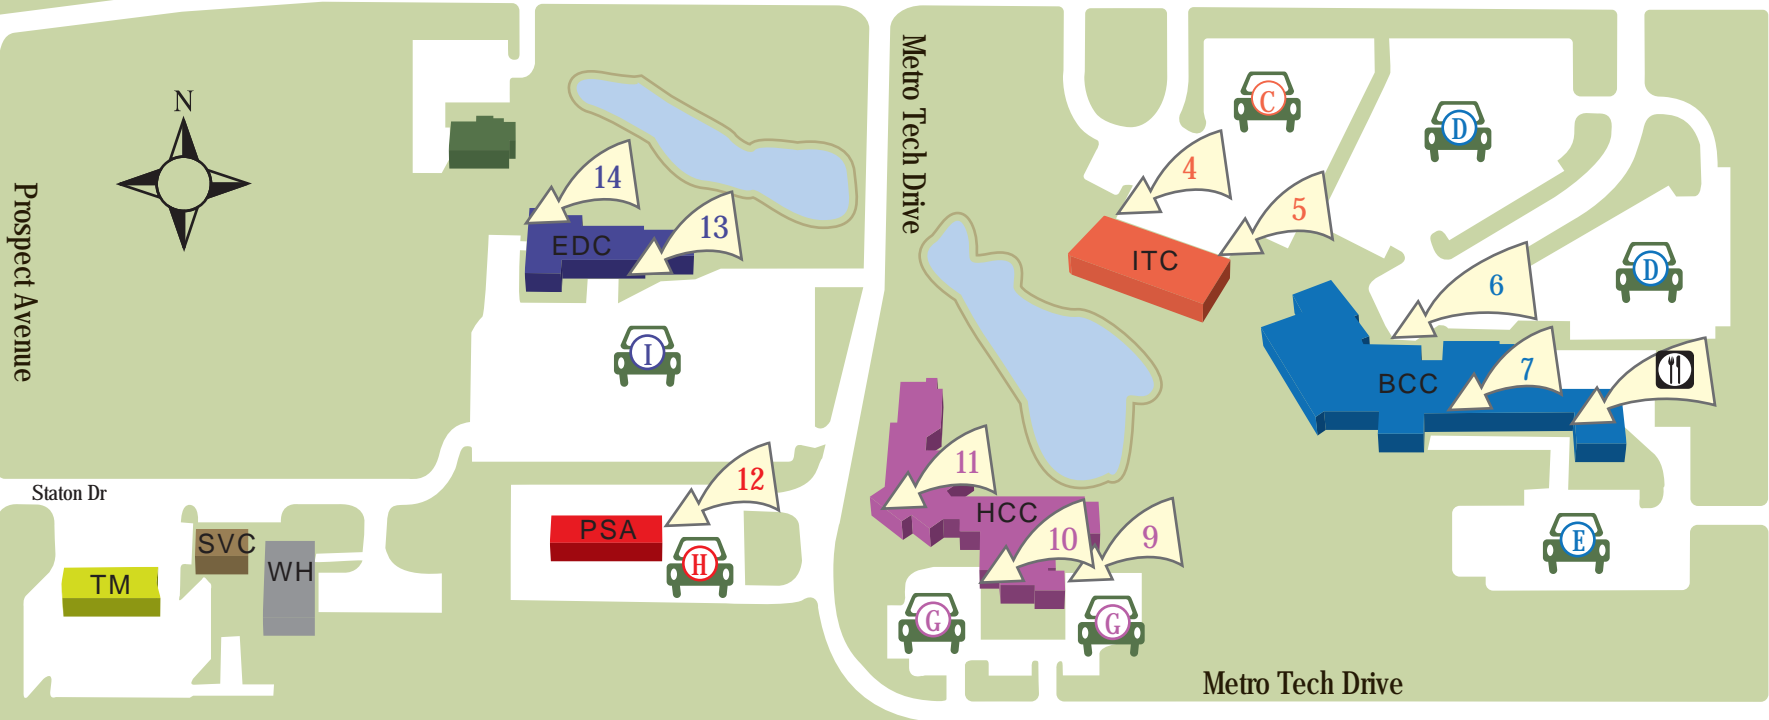

**From the West**

Take I-40 east to I-35 north. Take I-35 north to N.E. 36th St. Go West (left) on 36th to M.L. King. Go north (right) on M.L. King to Springlake Dr.

The Metro Tech Economic Development Center is located just west of the intersection of Martin Luther King Ave. and Springlake Dr. between N.E. 36th and N.E. 50th just south of the Oklahoma City Zoo and Science Museum Oklahoma. Take Martin Luther King to Springlake Drive. Go west on Springlake Drive to Metro Tech Drive. Turn south on Metro Tech Drive and then turn into the first parking lot on the right, lot I. The EDC building is the one with the green Metro Tech awning.

# Metro Technology Centers Preparing for Life

Campus Locator Map (12-2010)

1900 Springlake Drive

Prospect Avenue

Metro Tech Drive

Martin Luther King Avenue

Staton Dr

Metro Tech Drive

### LEGEND

- Entrances
- Parking
- Metro Cafe

- BCC Business Conference Center (entry 6 and 7)
- CCC Child Care Training Center (entry 8)
- EDC Economic Development Center (entry 13 and 14)
- HCC Health Careers Center (entry 9, 10 and 11)
- ITC Information Technology Center (entry 4 and 5)
- MCA Metro Career Academy (entry 1, 2 and 3)
- PSA Public Safety Academy (entry 12)
- SVC Service Center
- TM Transportation & Maintenance
- WH Warehouse (shipping & receiving)

**Metro Technology Centers**  
Preparing for Life

**From the North**

Take I-35 south to N.E. 36th St. Go west (right) on 36th to M.L. King. Go north (right) on M.L. King to Springlake Dr.

**From the South**