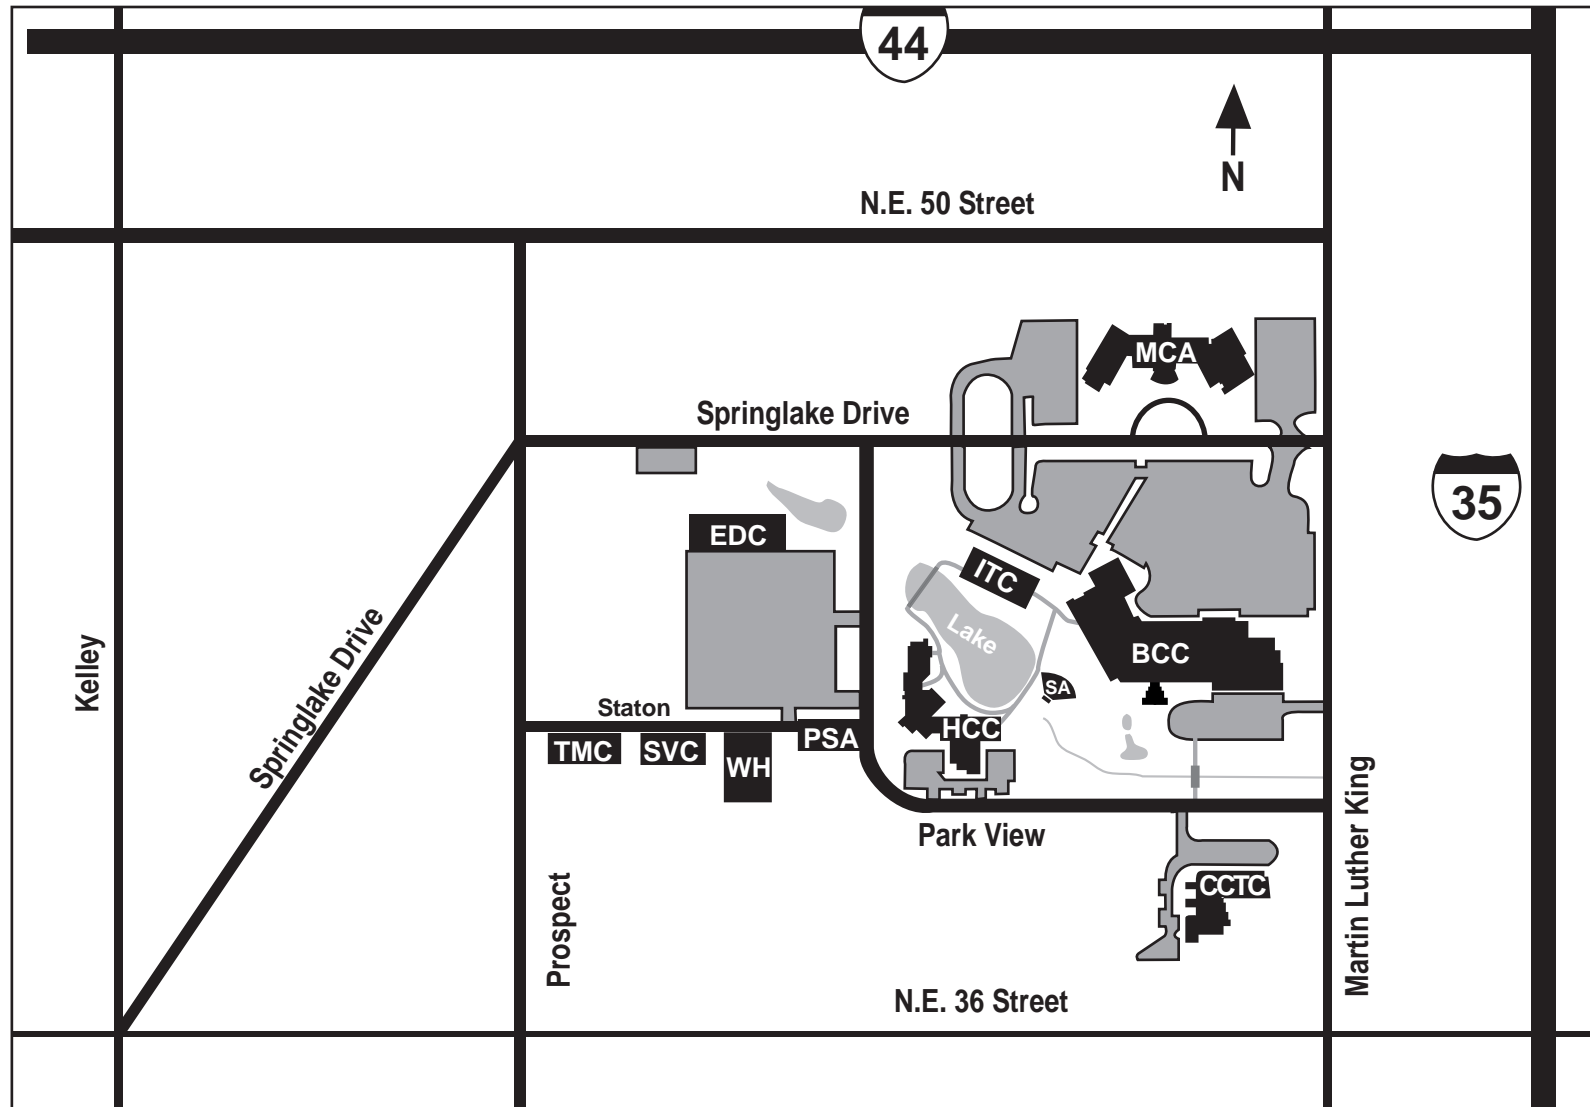

## Individual Meeting Rooms

Seats:  
40 - Theater  
25 - Classroom  
32 - Round Tables

Metro Technology Centers  
Preparing for Life

Springlake Campus (405) 424-TECH

BCC - Business Conference Center - 1900 Springlake Dr.  
CCTC - Child Care Training Center - 3901 Martin Luther King Ave.  
EDC - Economic Development Center - 1700 Springlake Dr.  
HCC - Health Careers Center - 1720 Springlake Dr.  
ITC - Information Technology Center - 1800 Springlake Dr.