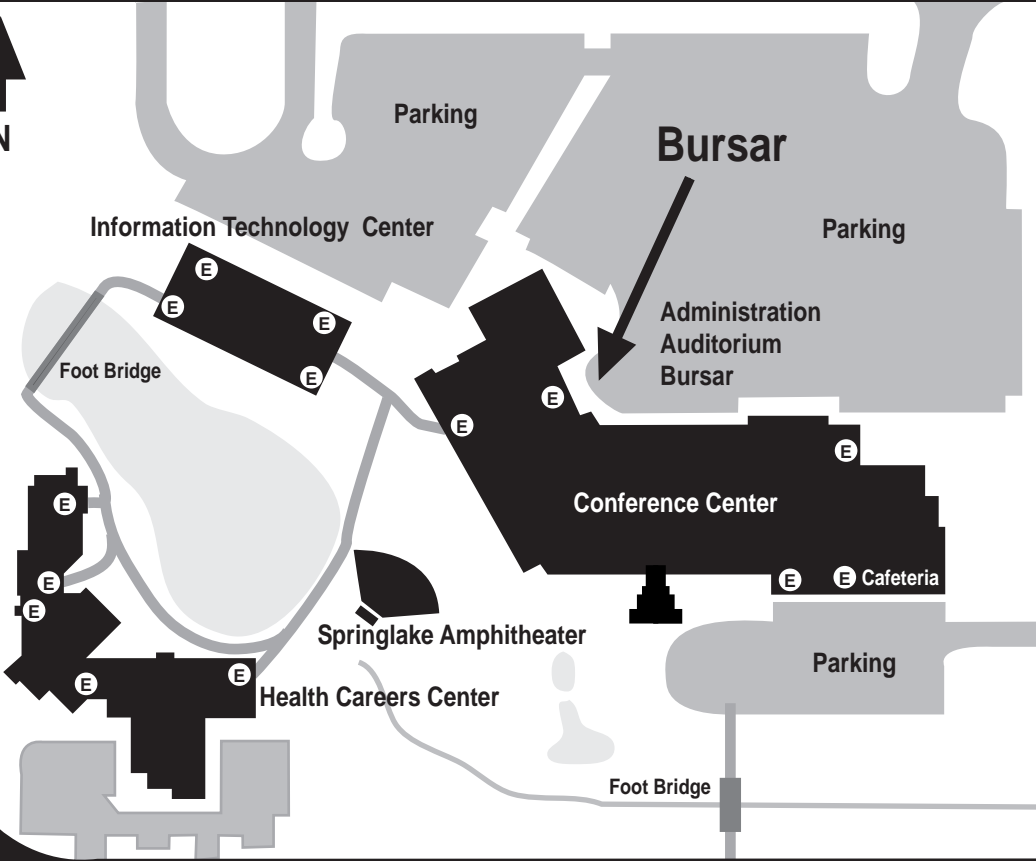

### LEGEND

- Entrances
- Parking
- Metro Cafe

- BCC Business Conference Center (entry 6 and 7)
- CCC Child Care Training Center (entry 8)
- EDC Economic Development Center (entry 13 and 14)
- HCC Health Careers Center (entry 9, 10 and 11)
- ITC Information Technology Center (entry 4 and 5)
- MCA Metro Career Academy (entry 1, 2 and 3)
- PSA Public Safety Academy (entry 12)
- SVC Service Center
- TM Transportation & Maintenance
- WH Warehouse (shipping & receiving)

**From the West**

Take I-40 east to I-35 north. Take I-35 north to N.E. 36th St. Go West (left) on 36th to M.L. King. Go north (right) on M.L. King to Springlake Dr.

The Metro Tech Business Conference Center is located just west of the intersection of Martin Luther King Ave. and Springlake Dr. between N.E. 36th and N.E. 50th just south of the Oklahoma City Zoo and Science Museum Oklahoma. Take Martin Luther King to Springlake Drive. Turn west on Springlake Drive and turn south (left) and park in lot D.

Warehouse

PSA Public Safety Academy

Parking

Information Technology Center

Bursar

Parking

Administration Auditorium Bursar

Foot Bridge

Conference Center

Parking

Cafeteria

Springlake Amphitheater

Health Careers Center

Foot Bridge

Metro Tech Drive

Child Care Training Center