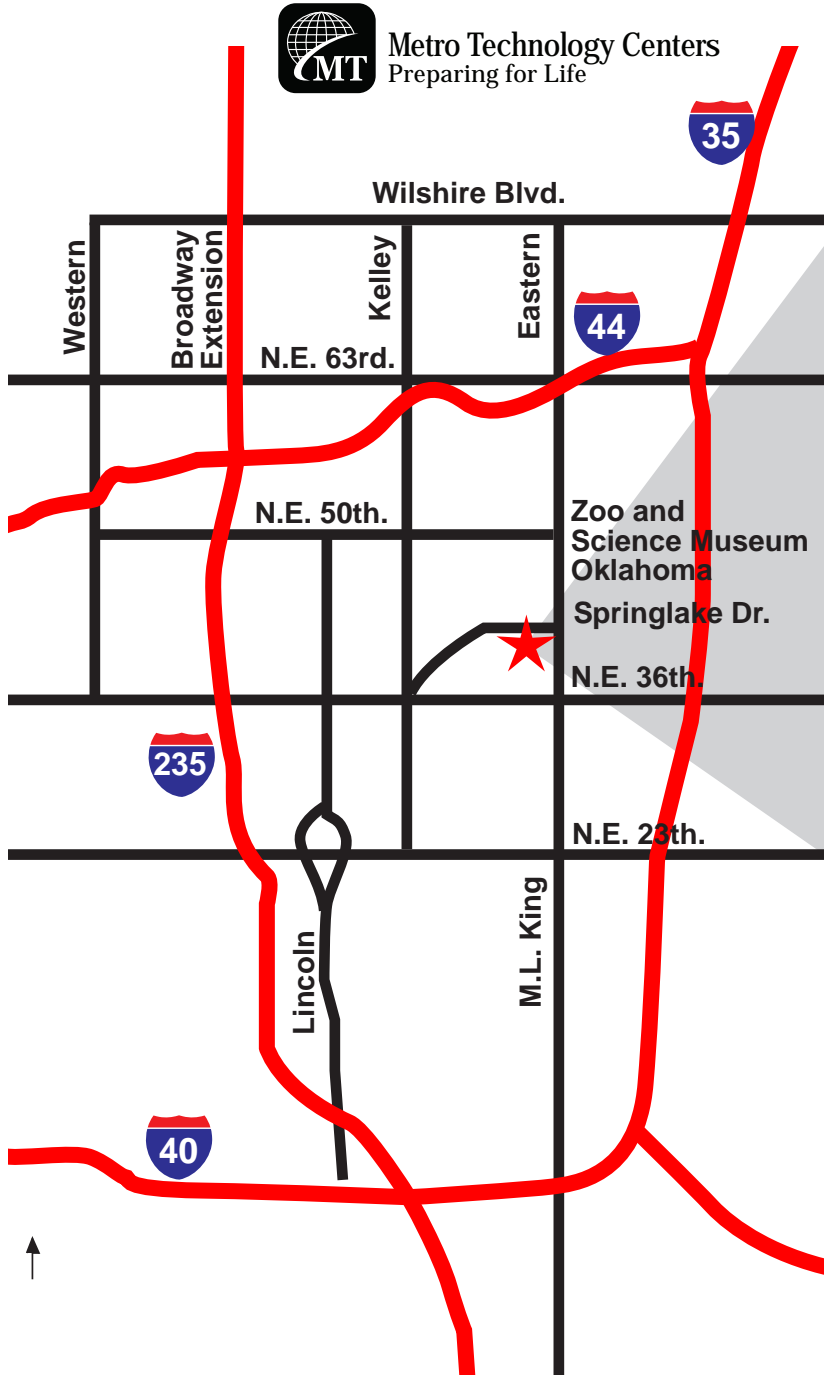

Take I-40 west to I-35 north. Take I-35 north to N.E. 36th St. Go West (left) on 36th to M.L. King. Go north (right) on M.L. King to Springlake Dr.

**From the South**

Take I-35 north to N.E. 36th St. Go West (left) on 36th to M.L. King. Go north (right) on M.L. King to Springlake Dr.

# Metro Technology Centers Preparing for Life

Campus Locator Map (12-2010)

1900 Springlake Drive

Prospect Avenue

Metro Tech Drive

Martin Luther King Avenue

Staton Dr

Metro Tech Drive

**Metro Technology Centers**  
Preparing for Life

**From the North**

Take I-35 south to N.E. 36th St. Go west (right) on 36th to M.L. King. Go north (right) on M.L. King to Springlake Dr.

**From the South**

Take I-35 north to N.E. 36th St. Go West (left) on 36th to M.L. King. Go north (right) on M.L. King to Springlake Dr.

**From the East**

Take I-40 west to I-35 north. Take I-35 north to N.E. 36th St. Go West (left) on 36th to M.L. King. Go north (right) on M.L. King to Springlake Dr.