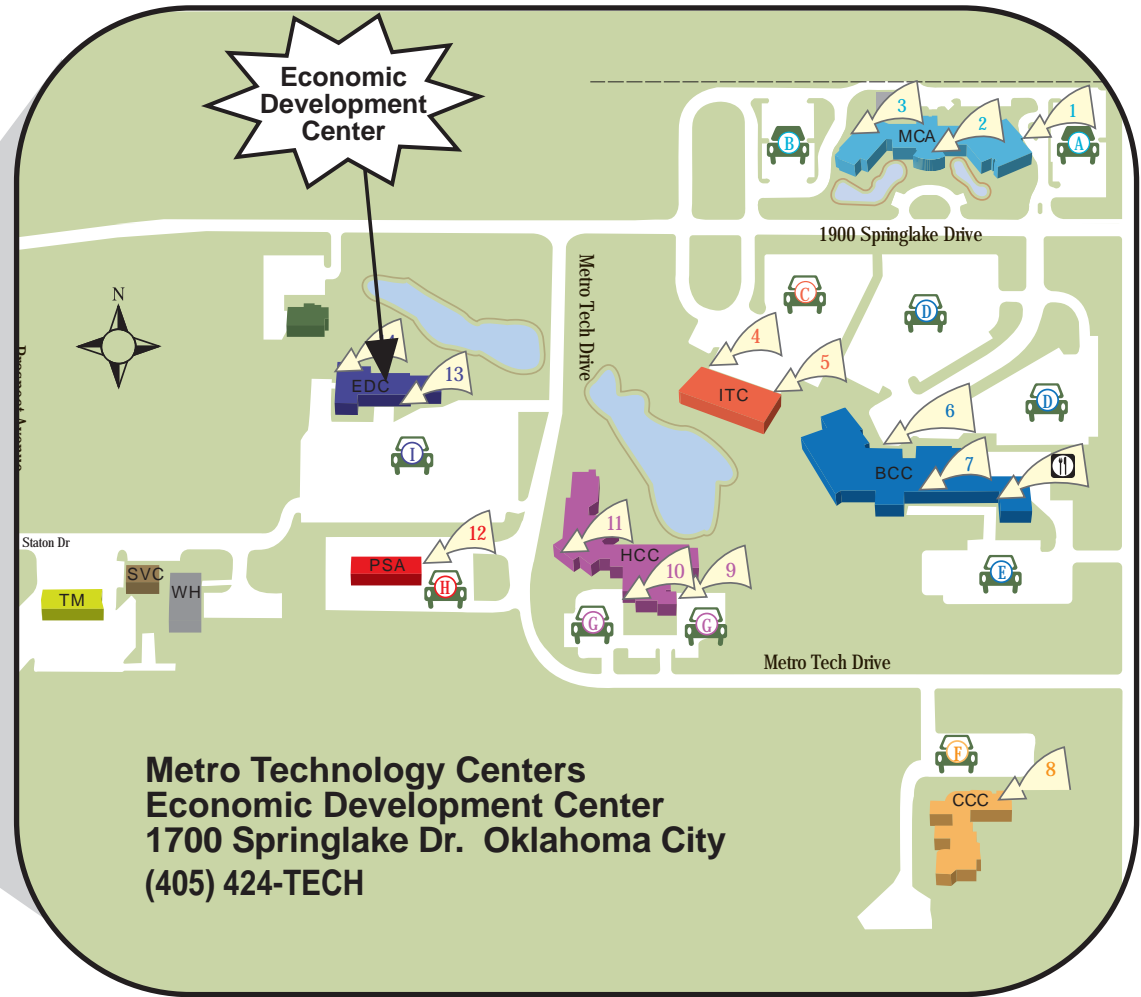

**Metro Technology Centers**  
Preparing for Life

**From the North**

Take I-35 south to N.E. 36th St. Go west (right) on 36th to M.L. King. Go north (right) on M.L. King to Springlake Dr.

**From the East**

Take I-40 west to I-35 north. Take I-35 north to N.E. 36th St. Go West (left) on 36th to M.L. King. Go north (right) on M.L. King to Springlake Dr.

**From the South**

Take I-35 north to N.E. 36th St. Go West (left) on 36th to M.L. King. Go north (right) on M.L. King to Springlake Dr.

**From the West**

Take I-40 east to I-35 north. Take I-35 north to N.E. 36th St. Go West (left) on 36th to M.L. King. Go north (right) on M.L. King to Springlake Dr.

The Metro Tech Economic Development Center is located just west of the intersection of Martin Luther King Ave. and Springlake Dr. between N.E. 36th and N.E. 50th just south of the Oklahoma City Zoo and Science Museum Oklahoma. Take Martin Luther King to Springlake Drive. Go west on Springlake Drive to Metro Tech Drive. Turn south on Metro Tech Drive and then turn into the first parking lot on the right, lot I. The EDC building is the one with the green Metro Tech awning.

**From the West**

Take I-40 east to I-35 north. Take I-35 north to N.E. 36th St. Go West (left) on 36th to M.L. King. Go north (right) on M.L. King to Springlake Dr.

The Metro Tech Business Conference Center is located just west of the intersection of Martin Luther King Ave. and Springlake Dr. between N.E. 36th and N.E. 50th just south of the Oklahoma City Zoo and Science Museum Oklahoma. Take Martin Luther King to Springlake Drive. Turn west on Springlake Drive and turn south (left) and park in lot D.