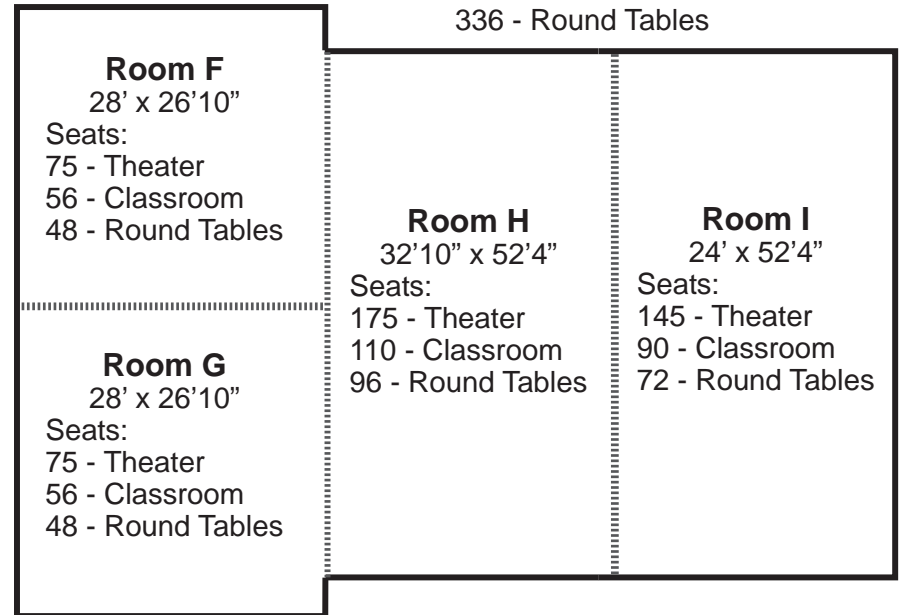

## Auditorium

Seats:  
281 - (Theater only)

## Conference Center

Total combined conference area: 4,620 Sq. ft.

Seats: 550 - Theater  
340 - Classroom  
336 - Round Tables