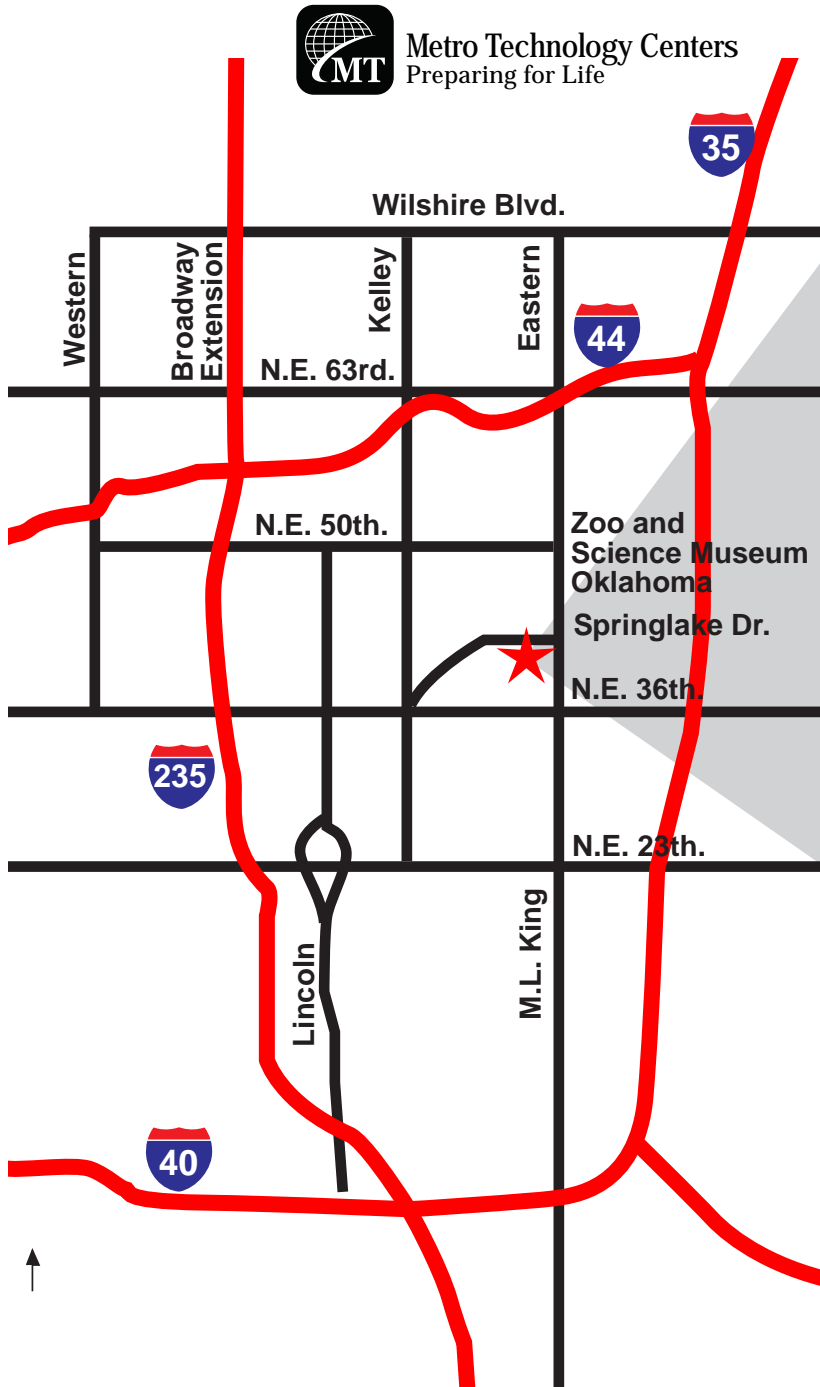

**Metro Technology Centers**  
Preparing for Life

**From the North**

Take I-35 south to N.E. 36th St. Go west (right) on 36th to M.L. King. Go north (right) on M.L. King to Springlake Dr.

**From the East**

Take I-40 west to I-35 north. Take I-35 north to N.E. 36th St. Go West (left) on 36th to M.L. King. Go north (right) on M.L. King to Springlake Dr.

**From the South**

Take I-35 north to N.E. 36th St. Go West (left) on 36th to M.L. King. Go north (right) on M.L. King to Springlake Dr.

**From the West**

Take I-40 east to I-35 north. Take I-35 north to N.E. 36th St. Go West (left) on 36th to M.L. King. Go north (right) on M.L. King to Springlake Dr.

The Metro Tech Economic Development Center is located just west of the intersection of Martin Luther King Ave. and Springlake Dr. between N.E. 36th and N.E. 50th just south of the Oklahoma City Zoo and Science Museum Oklahoma. Take Martin Luther King to Springlake Drive. Go west on Springlake Drive to Metro Tech Drive. Turn south on Metro Tech Drive and then turn into the first parking lot on the right, lot I. The EDC building is the one with the green Metro Tech awning.

Take I-35 north to N.E. 36th St. Go West (left) on 36th to M.L. King. Go north (right) on M.L. King to Springlake Dr.

**From the East**

Take I-40 west to I-35 north. Take I-35 north to N.E. 36th St. Go West (left) on 36th to M.L. King. Go north (right) on M.L. King to Springlake Dr.