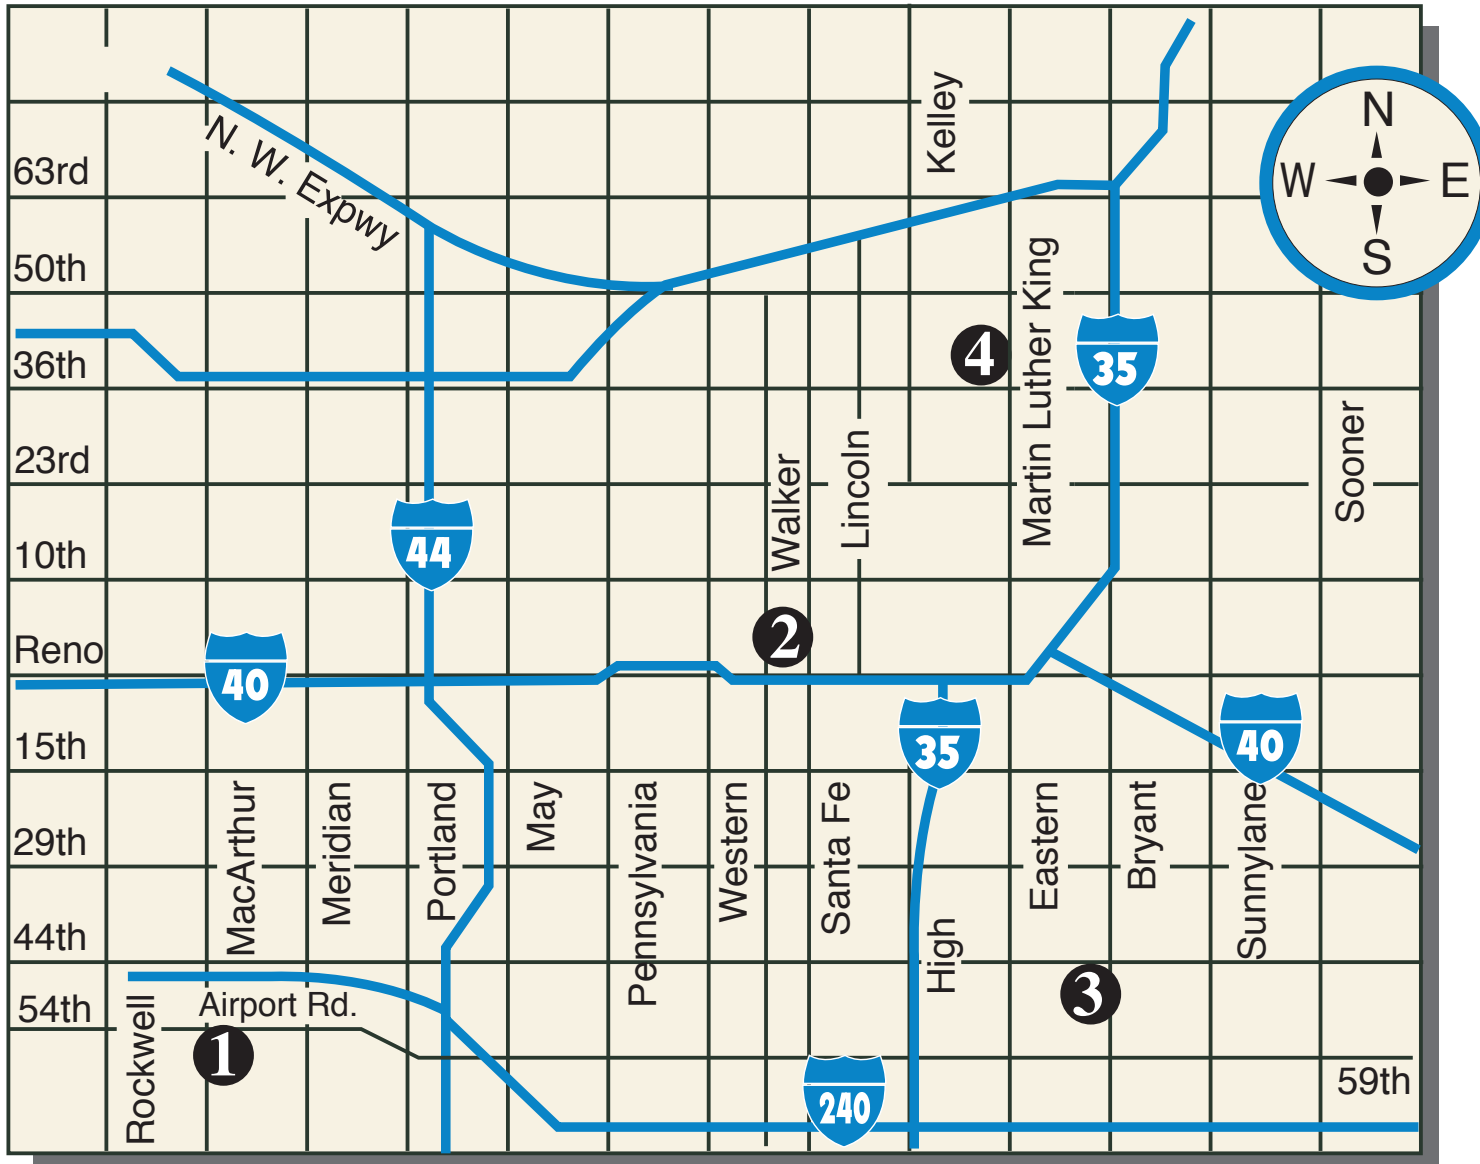

STEM - Metro STEM Academy - 1901 Springlake Dr.
 MCA - Metro Career Academy - 1700 Staton Dr.
 SVC - Service Center - 1520 Staton Dr.
 TMC - Transportation/Maintenance - 1500 Staton Dr.
 WH - Warehouse - 1524 Staton Dr.

Metro Technology Centers
Preparing for Life

Metro Technology Centers Campus Map

- 1 - Aviation Career Campus - 5600 S. MacArthur Blvd. 73179
- 2 - Springlake Campus - 1900 Springlake Dr. 73111
- 3 - South Bryant Campus - 4901 South Bryant. 73129
- 4 - Metro Downtown Business Campus - 100 N. Broadway - 3rd Floor