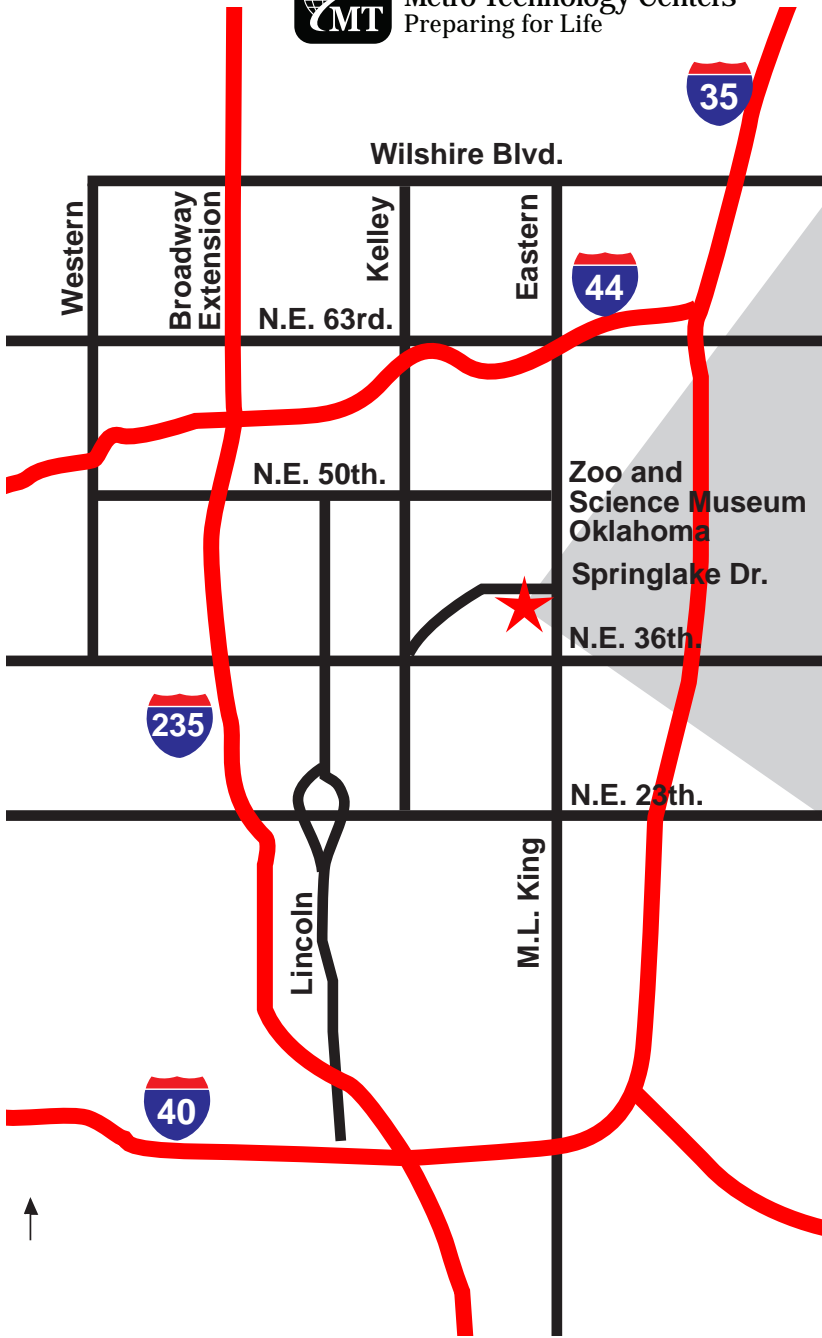

From the South

Take I-35 north to N.E. 36th St. Go West (left) on 36th to M.L. King. Go north (right) on M.L. King to Springlake Dr.

From the East

Take I-40 west to I-35 north. Take I-35 north to N.E. 36th St. Go West (left) on 36th to M.L. King. Go north (right) on M.L. King to Springlake Dr.

From the West

Take I-40 east to I-35 north. Take I-35 north to N.E. 36th St. Go West (left) on 36th to M.L. King. Go north (right) on M.L. King to Springlake Dr.

The Metro Tech Business Conference Center is located just west of the intersection of Martin Luther King Ave. and Springlake Dr. between N.E. 36th and N.E. 50th just south of the Oklahoma City Zoo and Science Museum Oklahoma. Take Martin Luther King to Springlake Drive. Turn west on Springlake Drive and turn south (left) and park in lot D.

Metro Technology Centers
Preparing for Life

From the North

Take I-35 south to N.E. 36th St. Go west (right) on 36th to M.L. King. Go north (right) on M.L. King to Springlake Dr.

From the East

Take I-40 west to I-35 north. Take I-35 north to N.E. 36th St. Go West (left) on 36th to M.L. King. Go north (right) on M.L. King to Springlake Dr.

From the South

Take I-35 north to N.E. 36th St. Go West (left) on 36th to M.L. King. Go north (right) on M.L. King to Springlake Dr.

From the West

Take I-40 east to I-35 north. Take I-35 north to N.E. 36th St. Go West (left) on 36th to M.L. King. Go north (right) on M.L. King to Springlake Dr.