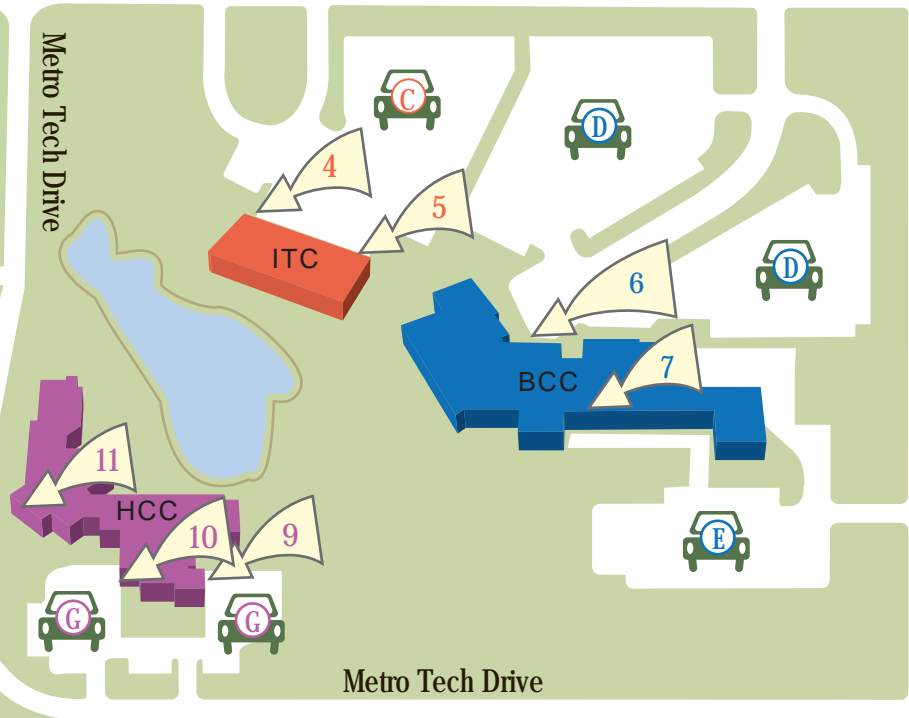

Metro Technology Centers Preparing for Life

Campus Locator Map (12-2010)

1900 Springlake Drive

Prospect Avenue

Metro Tech Drive

Martin Luther King Avenue

Staton Dr

Metro Tech Drive

LEGEND

- BCC Business Conference Center (entry 6 and 7)
- CCC Child Care Training Center (entry 8)
- EDC Economic Development Center (entry 13 and 14)
- HCC Health Careers Center (entry 9, 10 and 11)
- ITC Information Technology Center (entry 4 and 5)
- STEM Metro Career Academy (entry 1, 2 and 3)
- MCA Public Safety Academy (entry 12)
- SVC Service Center
- TM Transportation & Maintenance
- WH Warehouse (shipping & receiving)

From the South

Take I-35 north to N.E. 36th St. Go West (left) on 36th to M.L. King. Go north (right) on M.L. King to Springlake Dr.

From the East

Take I-40 west to I-35 north. Take I-35 north to N.E. 36th St. Go West (left) on 36th to M.L. King. Go north (right) on M.L. King to Springlake Dr.

From the West

Take I-40 east to I-35 north. Take I-35 north to N.E. 36th St. Go West (left) on 36th to M.L. King. Go north (right) on M.L. King to Springlake Dr.

The Metro Tech Business Conference Center is located just west of the intersection of Martin Luther King Ave. and Springlake Dr. between N.E. 36th and N.E. 50th just south of the Oklahoma City Zoo and Science Museum Oklahoma. Take Martin Luther King to Springlake Drive. Turn west on Springlake Drive and turn south (left) and park in lot D.