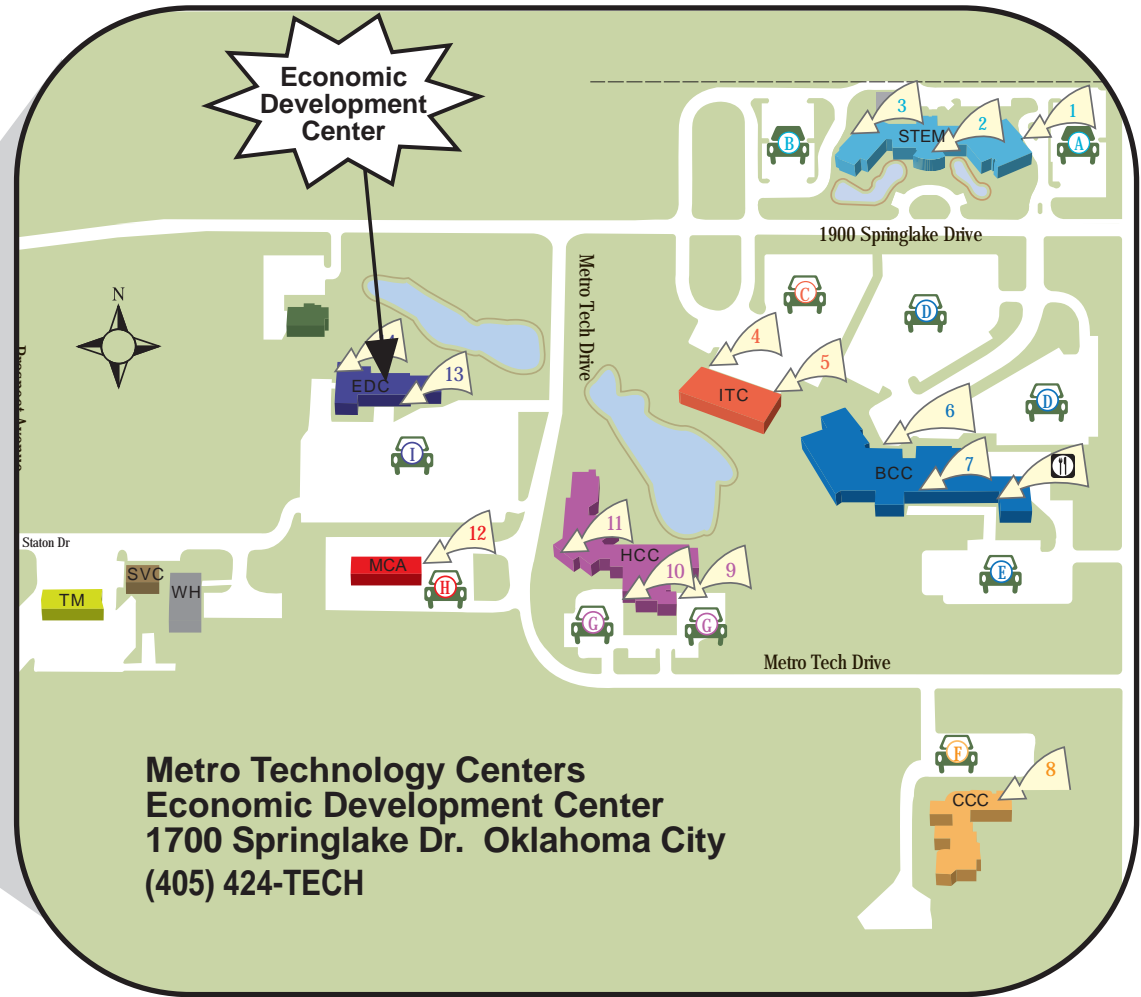

Metro Technology Centers
Preparing for Life

From the North

Take I-35 south to N.E. 36th St. Go west (right) on 36th to M.L. King. Go north (right) on M.L. King to Springlake Dr.

From the East

Take I-40 west to I-35 north. Take I-35 north to N.E. 36th St. Go West (left) on 36th to M.L. King. Go north (right) on M.L. King to Springlake Dr.

From the South

Take I-35 north to N.E. 36th St. Go West (left) on 36th to M.L. King. Go north (right) on M.L. King to Springlake Dr.

From the West

Take I-40 east to I-35 north. Take I-35 north to N.E. 36th St. Go West (left) on 36th to M.L. King. Go north (right) on M.L. King to Springlake Dr.

The Metro Tech Economic Development Center is located just west of the intersection of Martin Luther King Ave. and Springlake Dr. between N.E. 36th and N.E. 50th just south of the Oklahoma City Zoo and Science Museum Oklahoma. Take Martin Luther King to Springlake Drive. Go west on Springlake Drive to Metro Tech Drive. Turn south on Metro Tech Drive and then turn into the first parking lot on the right, lot I. The EDC building is the one with the green Metro Tech awning.