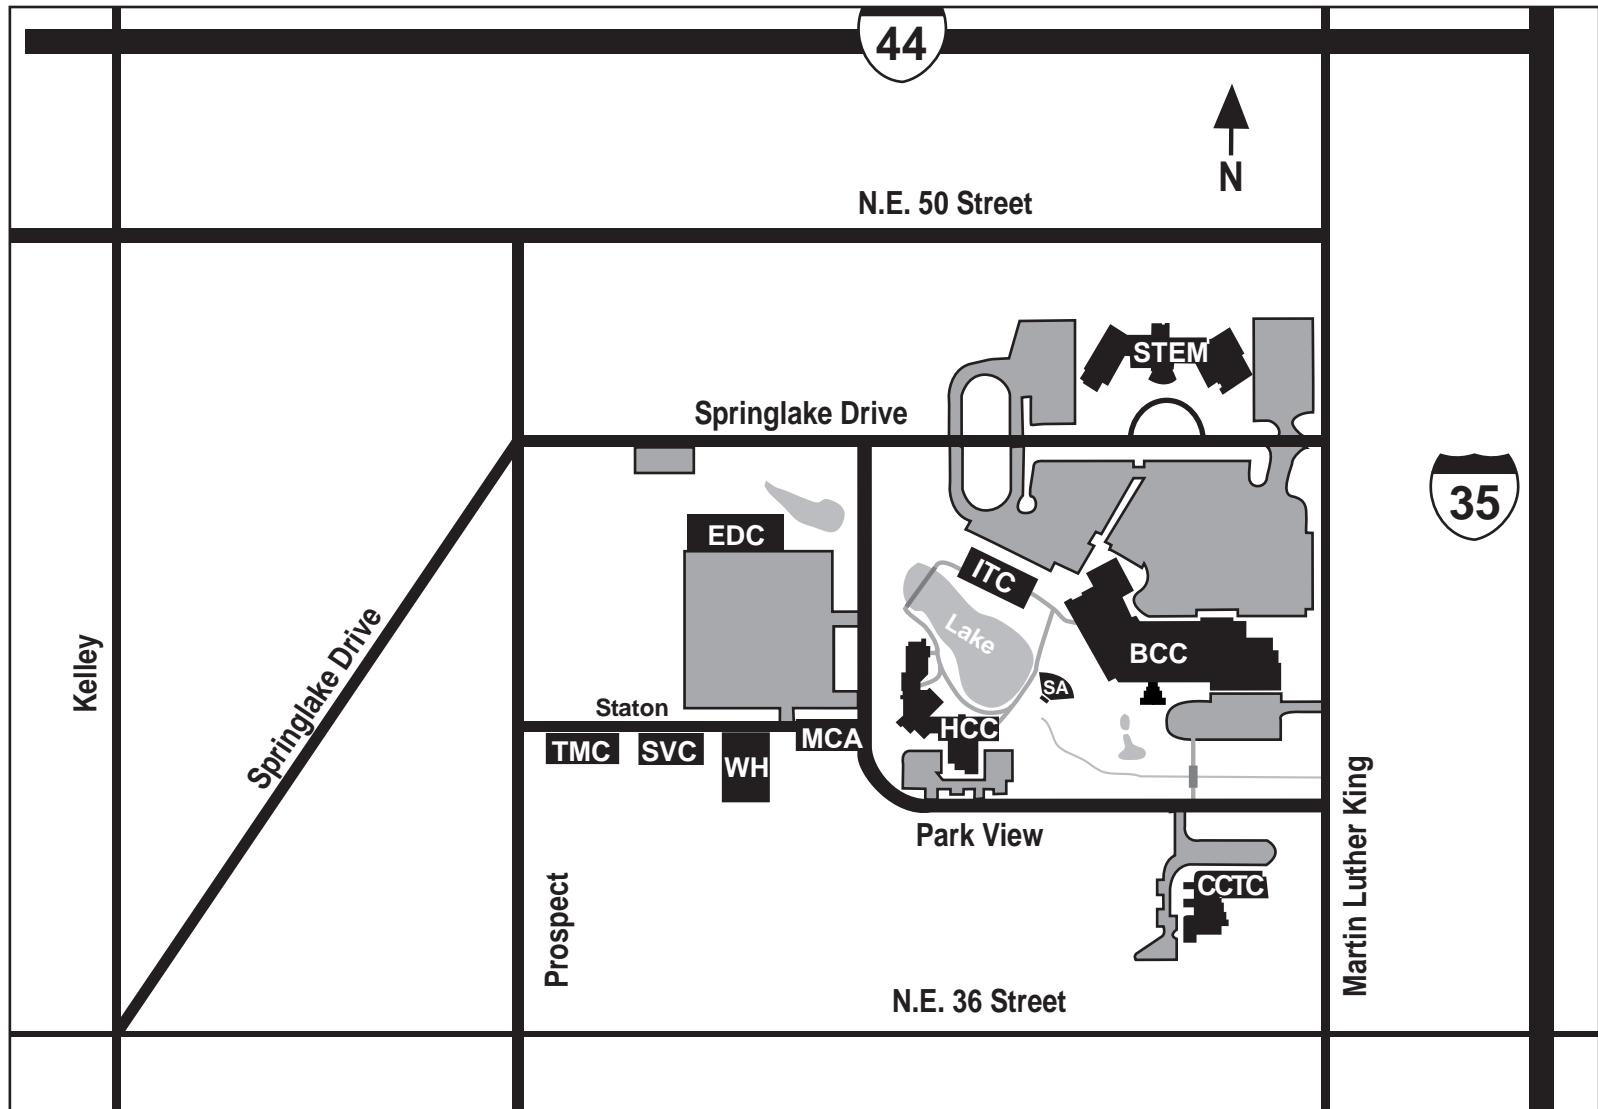

Metro Technology Centers
Preparing for Life

Springlake Campus (405) 424-TECH

BCC - Business Conference Center - 1900 Springlake Dr.
CCTC - Child Care Training Center - 3901 Martin Luther King Ave.
EDC - Economic Development Center - 1700 Springlake Dr.
HCC - Health Careers Center - 1720 Springlake Dr.
ITC - Information Technology Center - 1800 Springlake Dr.

STEM - Metro STEM Academy - 1901 Springlake Dr.
MCA - Metro Career Academy - 1700 Staton Dr.
SVC - Service Center - 1520 Staton Dr.
TMC - Transportation/Maintenance - 1500 Staton Dr.
WH - Warehouse - 1524 Staton Dr.