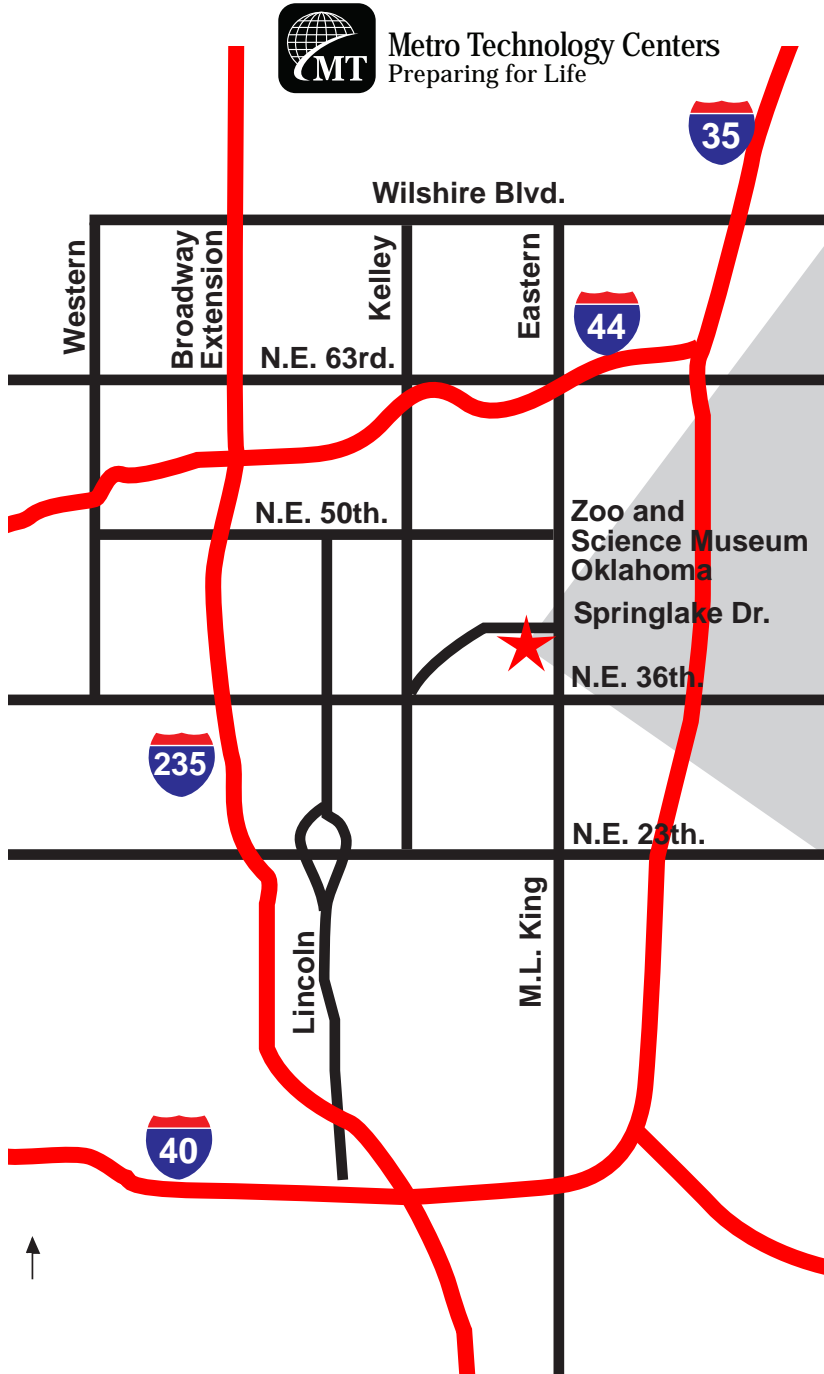

LEGEND

- BCC Business Conference Center (entry 6 and 7)
- CCC Child Care Training Center (entry 8)
- EDC Economic Development Center (entry 13 and 14)
- HCC Health Careers Center (entry 9, 10 and 11)
- ITC Information Technology Center (entry 4 and 5)
- STEM Metro Career Academy (entry 1, 2 and 3)
- MCA Public Safety Academy (entry 12)
- SVC Service Center
- TM Transportation & Maintenance
- WH Warehouse (shipping & receiving)

Metro Technology Centers
Preparing for Life

**Metro Technology Centers
Business Conference Center**
1900 Springlake Dr. Oklahoma City
(405) 424-TECH

From the North

Take I-35 south to N.E. 36th St. Go west (right) on 36th to M.L. King. Go north (right) on M.L. King to Springlake Dr.

From the South

Take I-35 north to N.E. 36th St. Go West (left) on 36th to M.L. King. Go north (right) on M.L. King to Springlake Dr.

From the East

Take I-40 west to I-35 north. Take I-35 north to N.E. 36th St. Go West (left) on 36th to M.L. King. Go north (right) on M.L. King to Springlake Dr.

From the West

Take I-40 east to I-35 north. Take I-35 north to N.E. 36th St. Go West (left) on 36th to M.L. King. Go north (right) on M.L. King to Springlake Dr.

The Metro Tech Business Conference Center is located just west of the intersection of Martin Luther King Ave. and Springlake Dr. between N.E. 36th and N.E. 50th just south of the Oklahoma City Zoo and Science Museum Oklahoma. Take Martin Luther King to Springlake Drive. Turn west on Springlake Drive and turn south (left) and park in lot D.