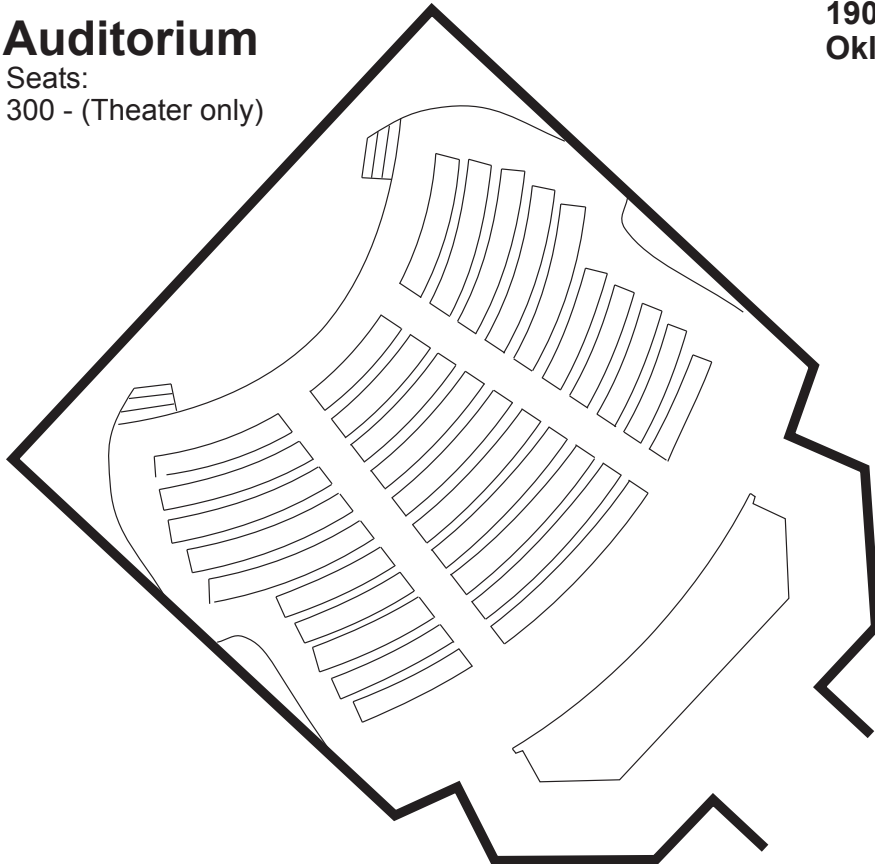

Auditorium

Seats:
 300 - (Theater only)

Conference Center

Total combined conference area: 4,620 Sq. ft.
 Seats: 550 - Theater
 320 - Classroom
 336 - Round Tables

Individual Meeting Rooms

Rooms A-E Seat:
 30 - Theater
 20 - Classroom
 24 - Round Tables