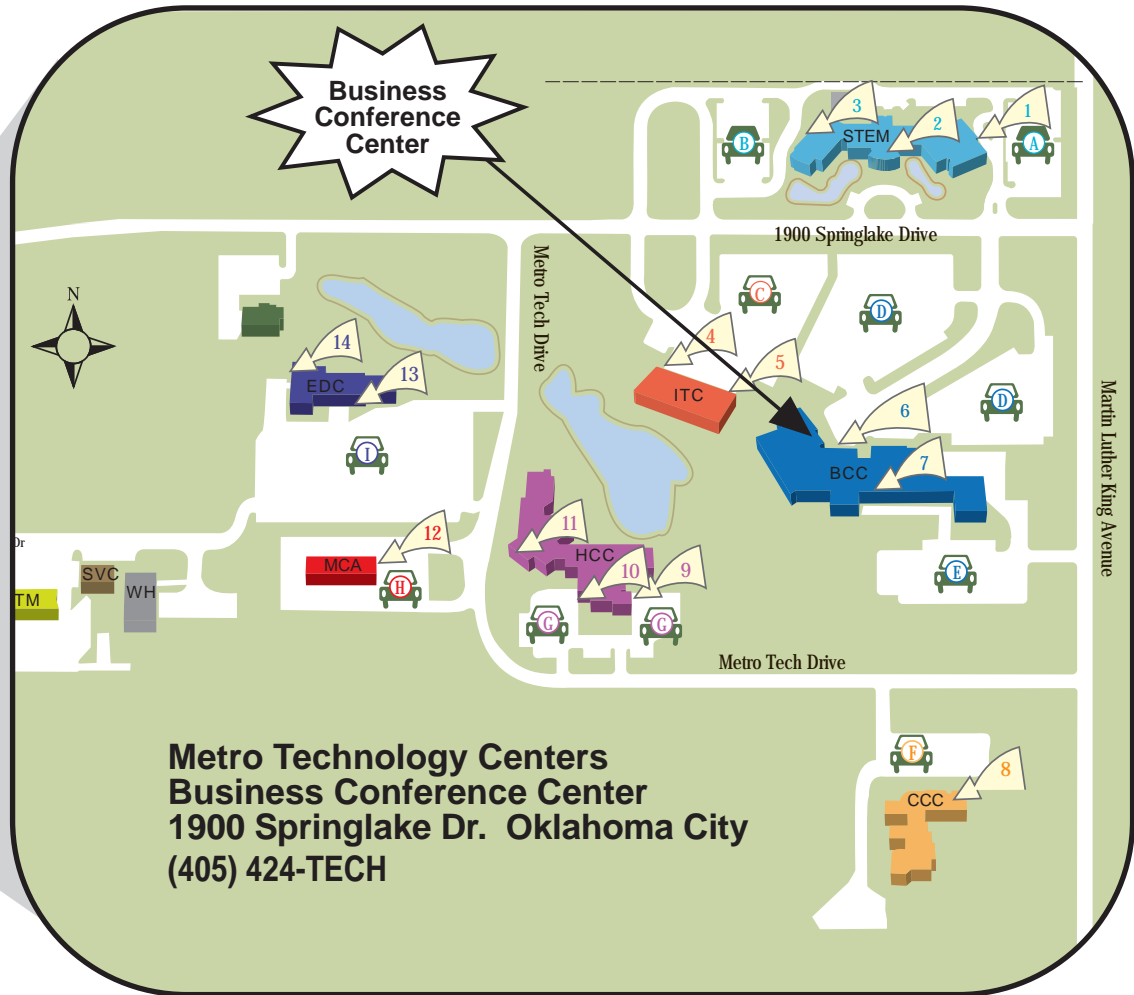

LEGEND

- BCC Business Conference Center (entry 6 and 7)
- CCC Child Care Training Center (entry 8)
- EDC Economic Development Center (entry 13 and 14)
- HCC Health Careers Center (entry 9, 10 and 11)
- ITC Information Technology Center (entry 4 and 5)
- STEM Metro Career Academy (entry 1, 2 and 3)
- MCA Public Safety Academy (entry 12)
- SVC Service Center
- TM Transportation & Maintenance
- WH Warehouse (shipping & receiving)

Metro Technology Centers
Preparing for Life

**Metro Technology Centers
Business Conference Center**
1900 Springlake Dr. Oklahoma City
(405) 424-TECH

From the North

Take I-35 south to N.E. 36th St. Go west (right) on 36th to M.L. King. Go north (right) on M.L. King to Springlake Dr.

From the South

Take I-35 north to N.E. 36th St. Go West (left) on 36th to M.L. King. Go north (right) on M.L. King to Springlake Dr.

From the East

Take I-40 west to I-35 north. Take I-35 north to N.E. 36th St. Go West (left) on 36th to M.L. King. Go north (right) on M.L. King to Springlake Dr.

From the West

Take I-40 east to I-35 north. Take I-35 north to N.E. 36th St. Go West (left) on 36th to M.L. King. Go north (right) on M.L. King to Springlake Dr.

The Metro Tech Business Conference Center is located just west of the intersection of Martin Luther King Ave. and Springlake Dr. between N.E. 36th and N.E. 50th just south of the Oklahoma City Zoo and Science Museum Oklahoma. Take Martin Luther King to Springlake Drive. Turn west on Springlake Drive and turn south (left) and park in lot D.