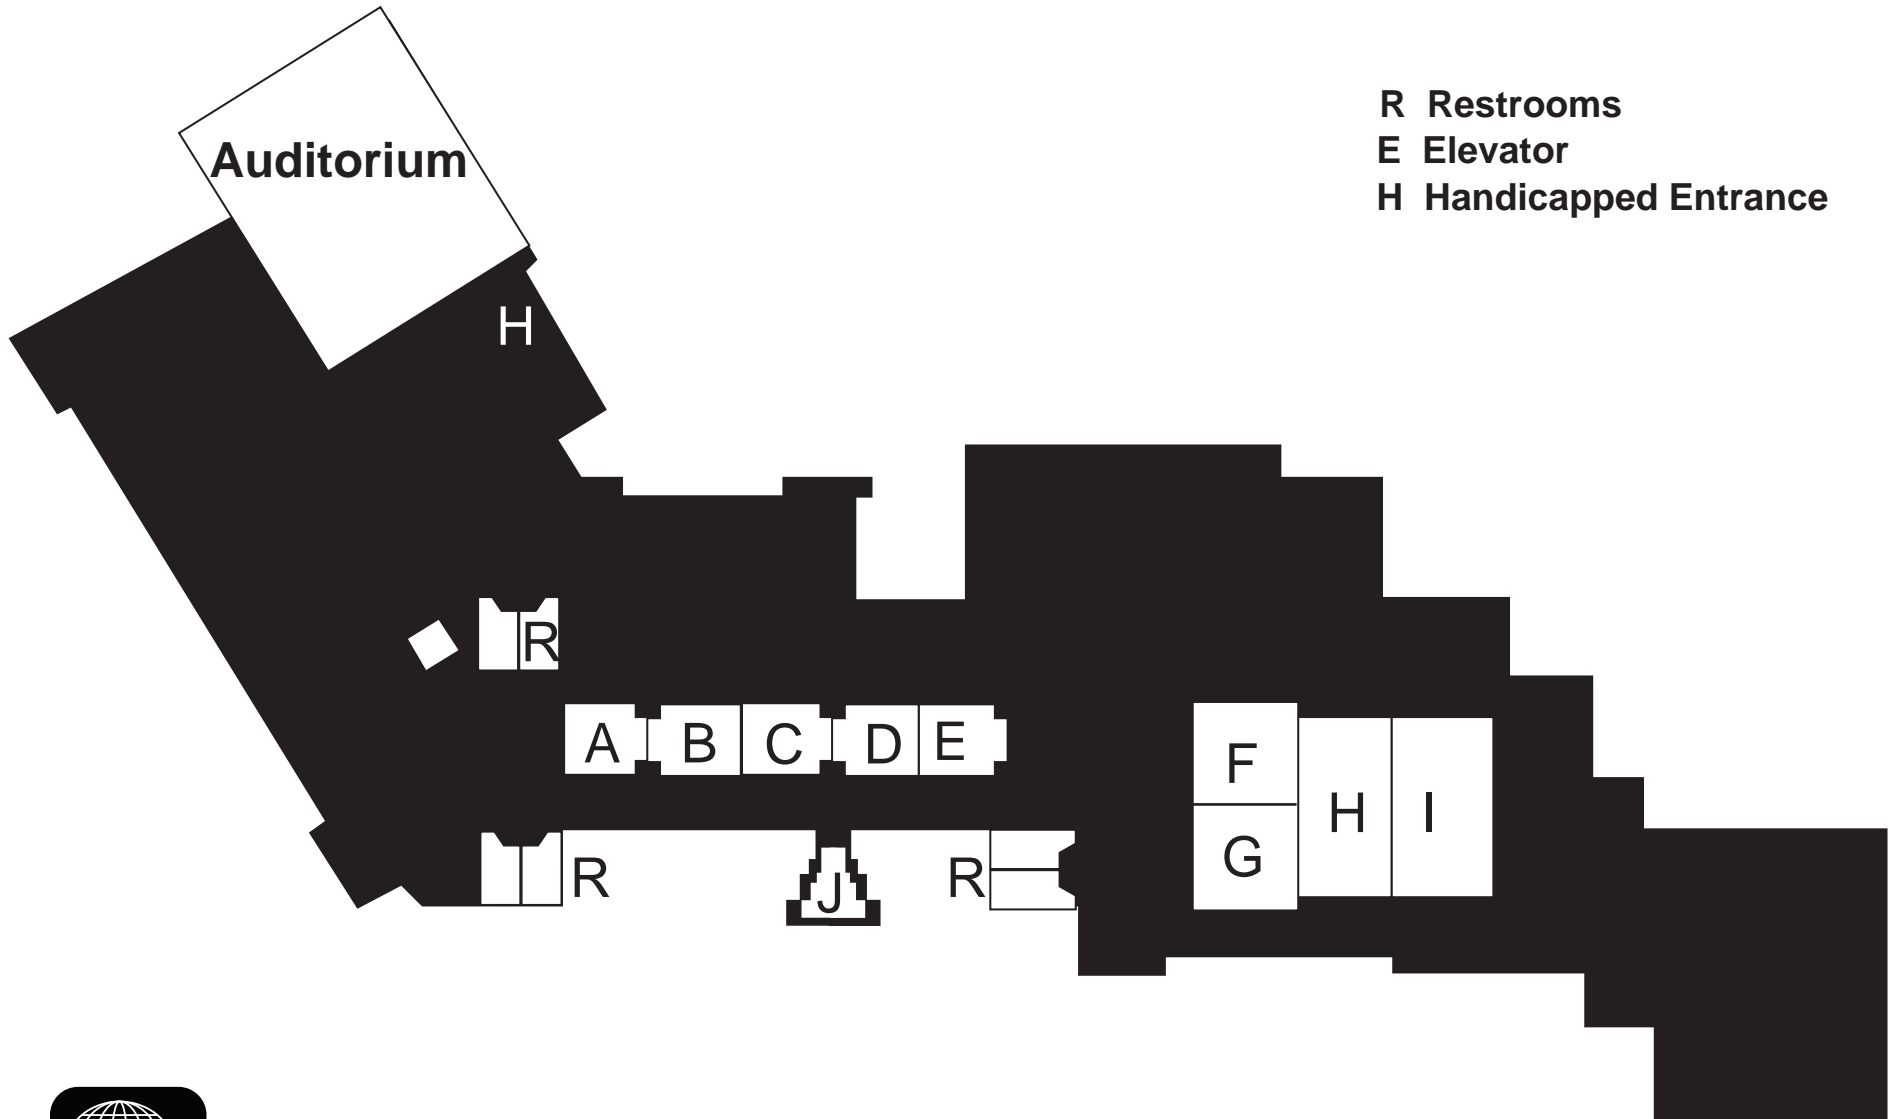

Business Conference Center

R Restrooms
E Elevator
H Handicapped Entrance

Metro Technology Centers
Preparing for Life