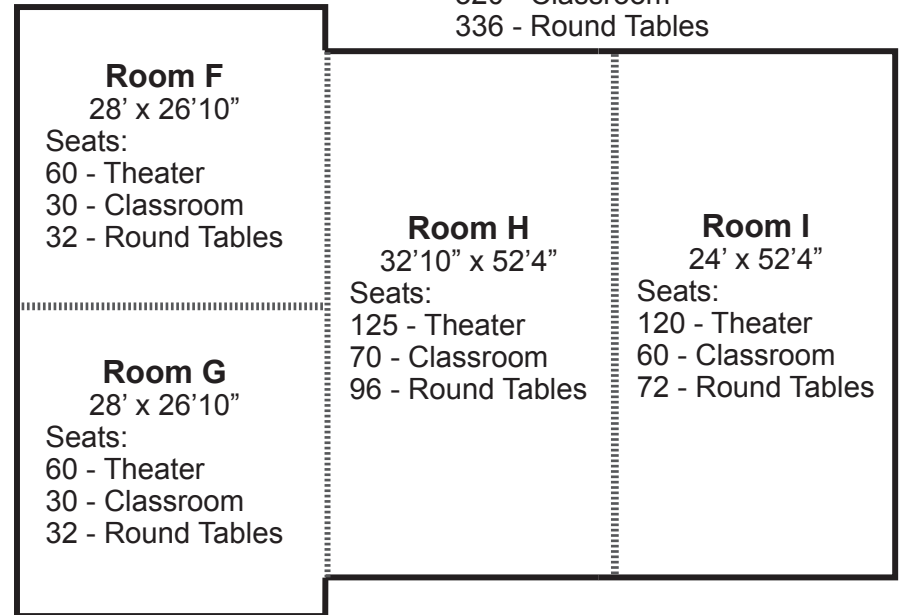

Business Conference Center Room Layout

Layouts do not represent actual location within the building, they show each individual room layout design.

Business Conference Center
 1900 Springlake Dr.
 Oklahoma City, OK 73111

Auditorium

Seats:
 300 - (Theater only)

Conference Center

Total combined conference area: 4,620 Sq. ft.
 Seats: 550 - Theater
 320 - Classroom
 336 - Round Tables

Individual Meeting Rooms

Rooms A-E Seat:
 30 - Theater
 20 - Classroom
 24 - Round Tables

Room J Seats:
 60 - Theater
 40 - Classroom
 56 - Round Tables

Business Conference Center
1900 Springlake Dr.
Oklahoma City, OK 73111

Room F
28' x 26'10"

Room H
32'10" x 52'4"

Room I
24' x 52'4"

Room G
28' x 26'10"