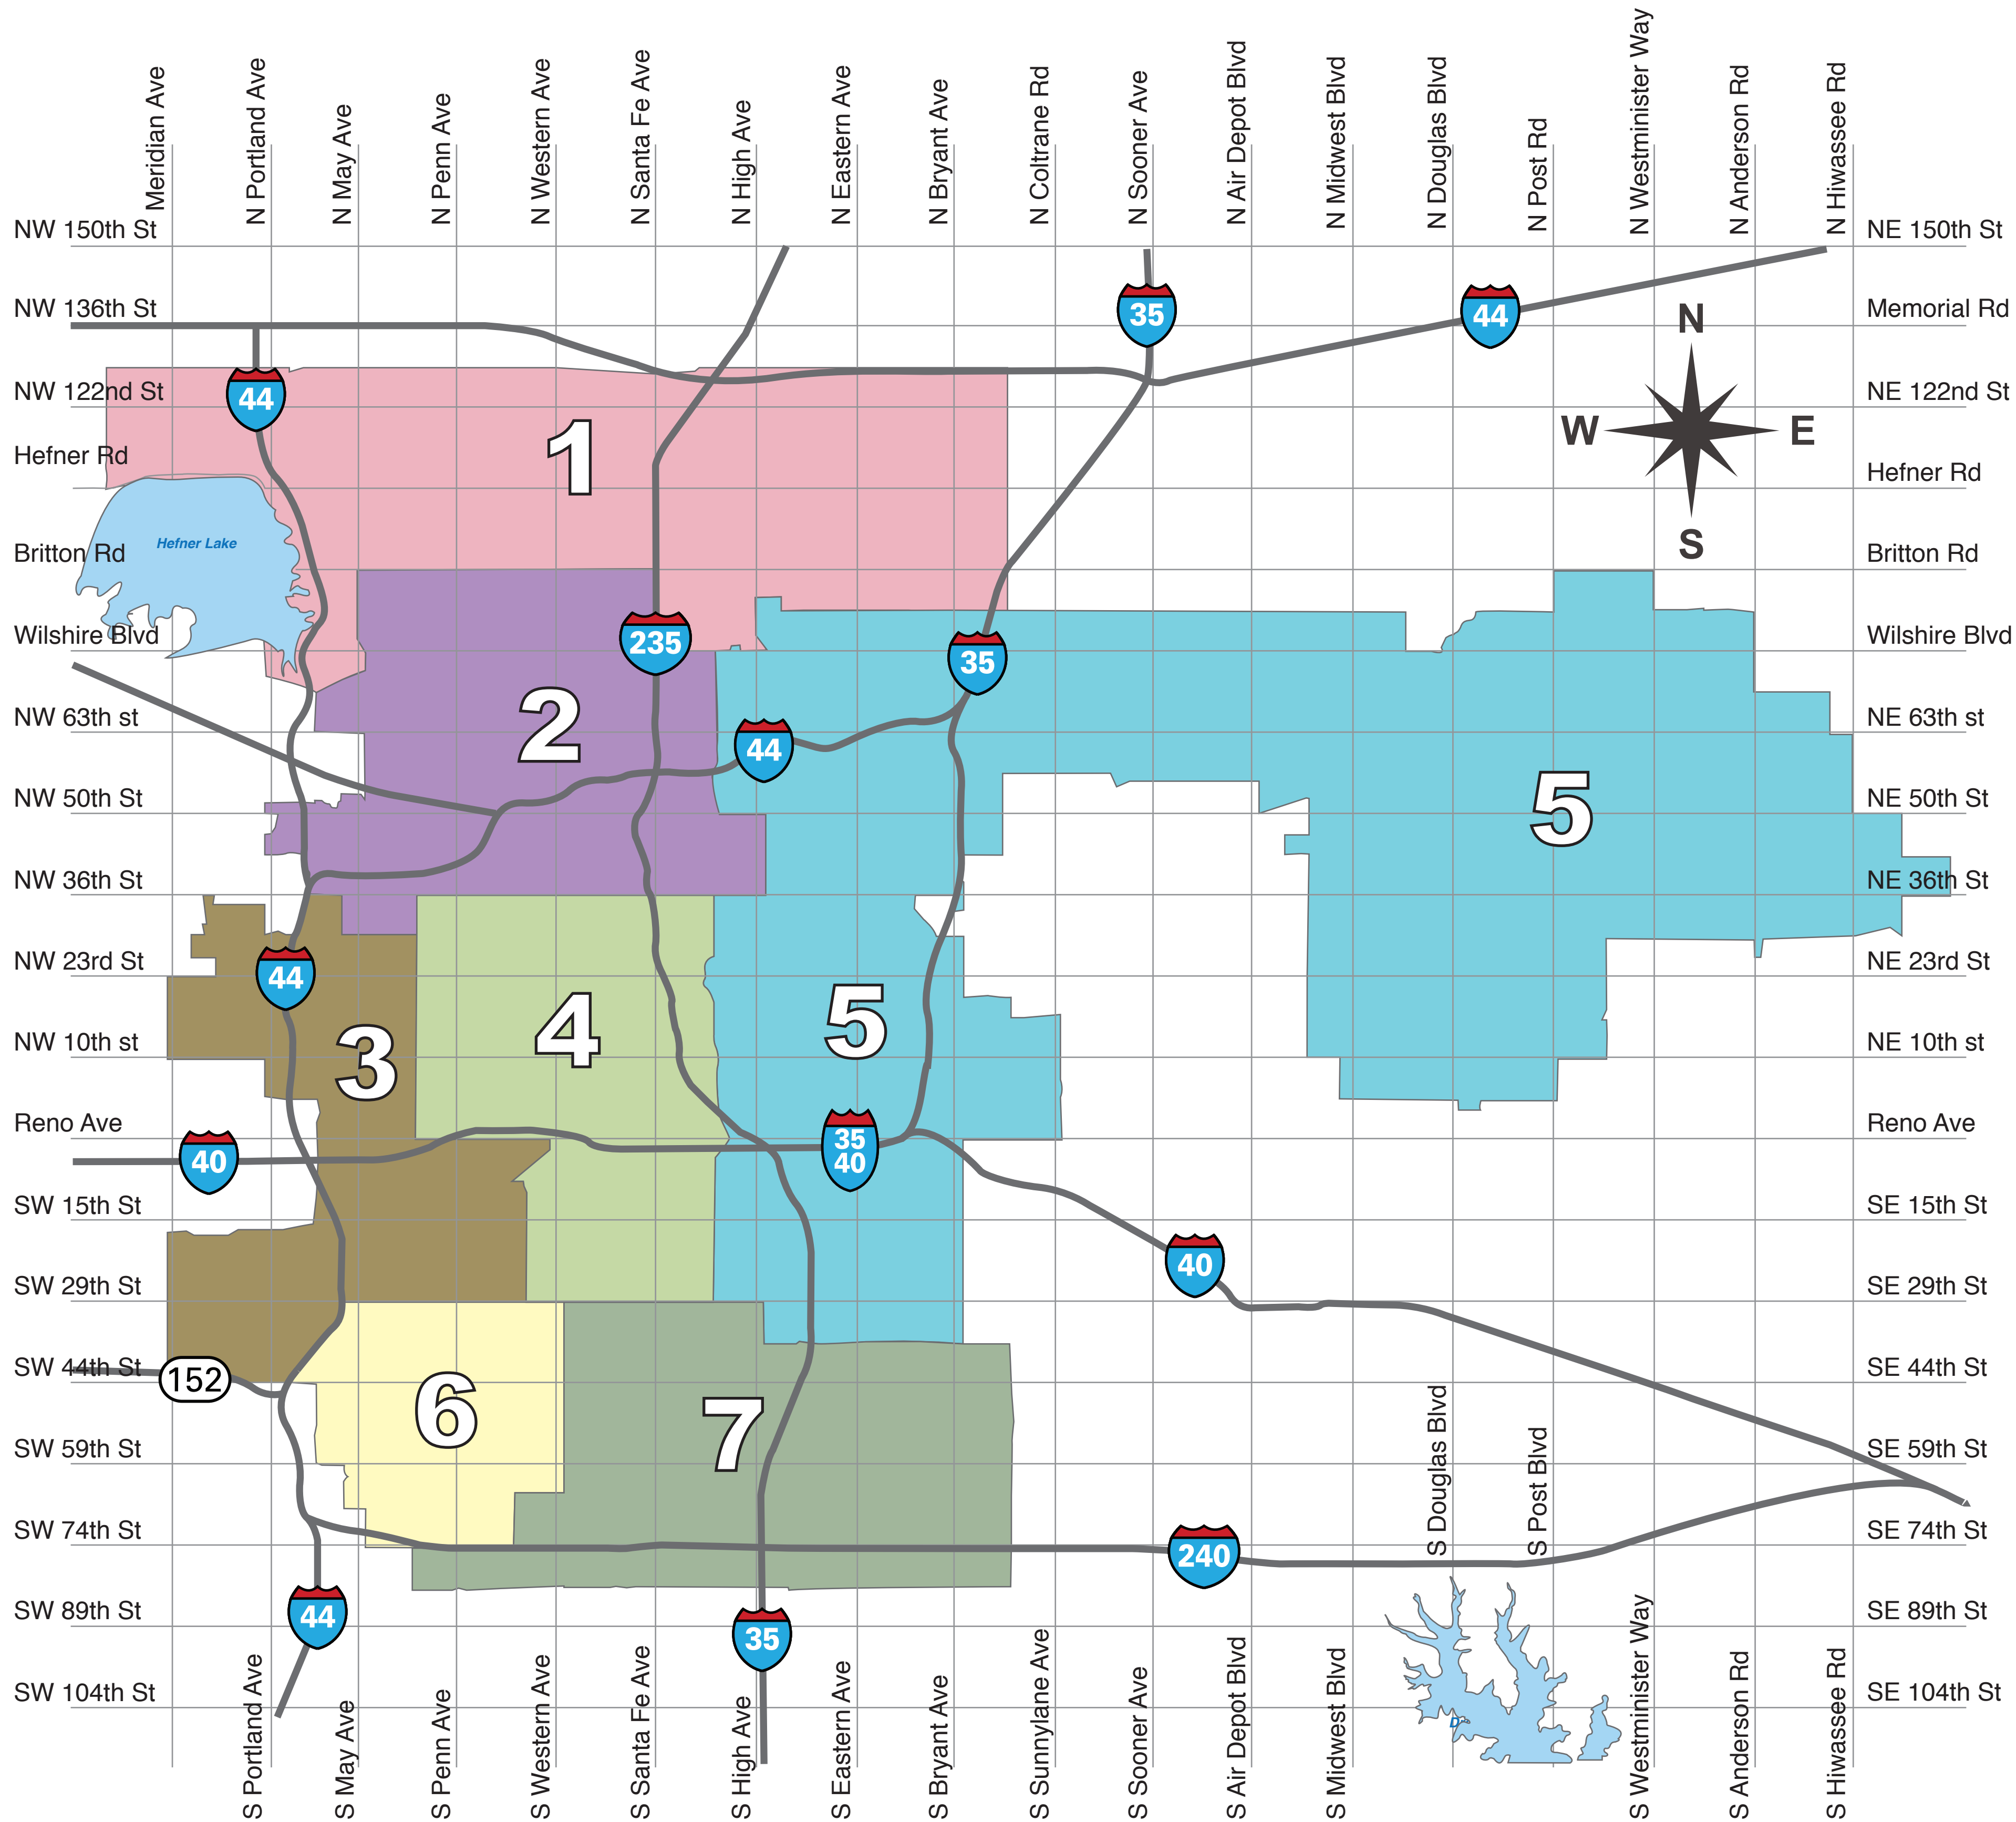

# Board of Education District Boundaries

- District 1**  
Mr. Ron Perry
- District 2**  
Ms. Sarah McKinney
- District 3**  
Ms. Elizabeth A. Richards
- District 4**  
Mr. Matt Latham
- District 5**  
Dr. Linda Ware Toure
- District 6**  
Ms. Miriam Campos
- District 7**  
Mr. Jimmy McKinney