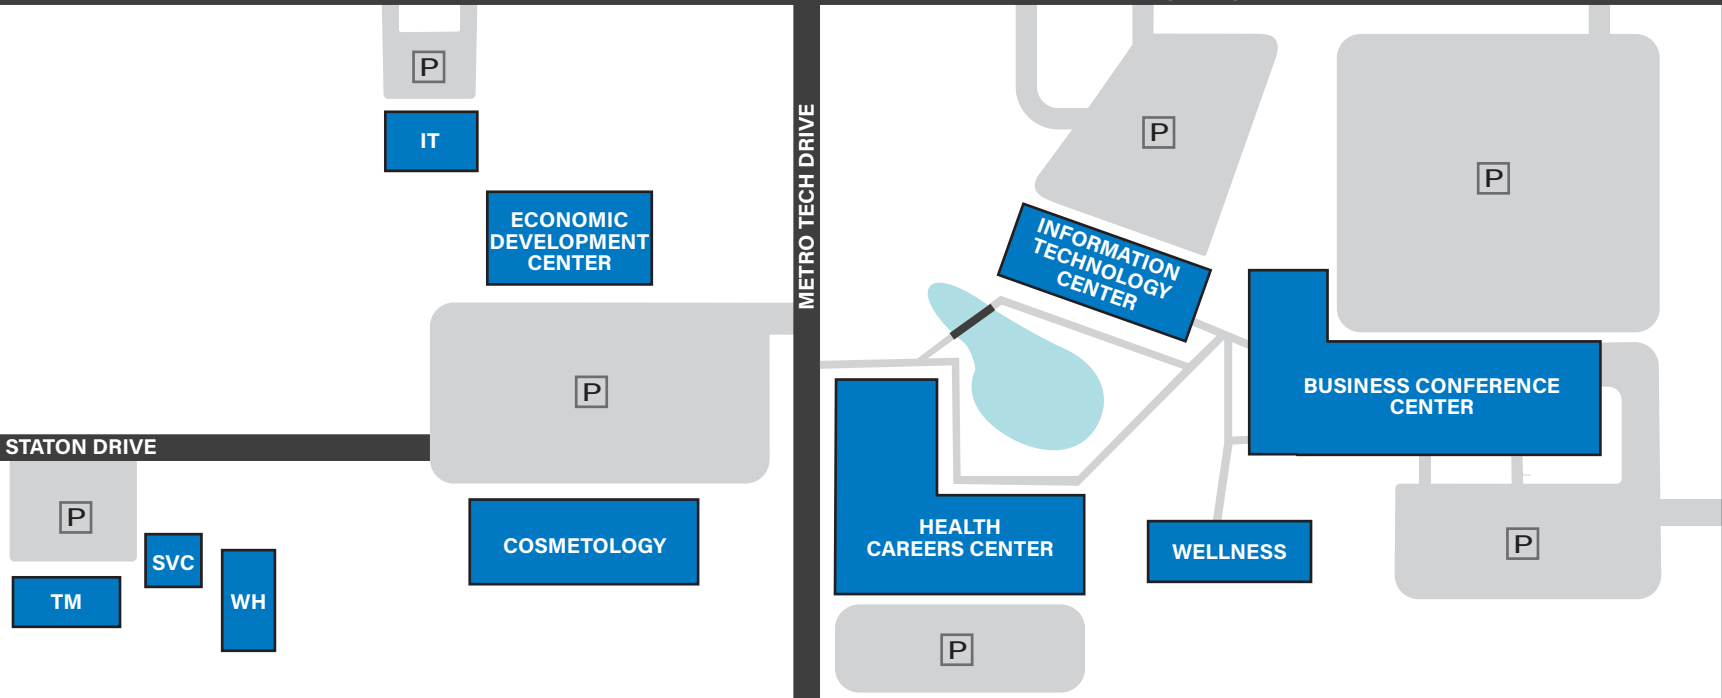

SPRINGLAKE CAMPUS

1900 SPRINGLAKE DRIVE • OKLAHOMA CITY, OK 73111

PROSPECT DRIVE

SPRINGLAKE DRIVE

MARTIN LUTHER KING DRIVE

METRO TECH DRIVE

METRO TECH DRIVE

- BCC Business Conference Center • 1900 Springlake Drive
- COS Cosmetology • 1700 Staton Drive
- CCC Child Care Center • 3901 Martin Luther King Avenue
- EDC Economic Development Center • 1700 Springlake Drive
- ITS Information Technology Services • 1600 Springlake Drive
- HCC Health Careers Center • 1720 Springlake Drive
- ITC Information Technology Center • 1800 Springlake Drive
- STEM STEM • 1901 Springlake Drive
- SVC Service Center • 1520 Staton Drive
- TM Transportation & Maintenance • 1500 Staton Drive
- WC Wellness Center • 1750 Metro Tech Drive
- WH Warehouse • 1524 Staton Drive

Metro Technology Centers
Preparing for Life